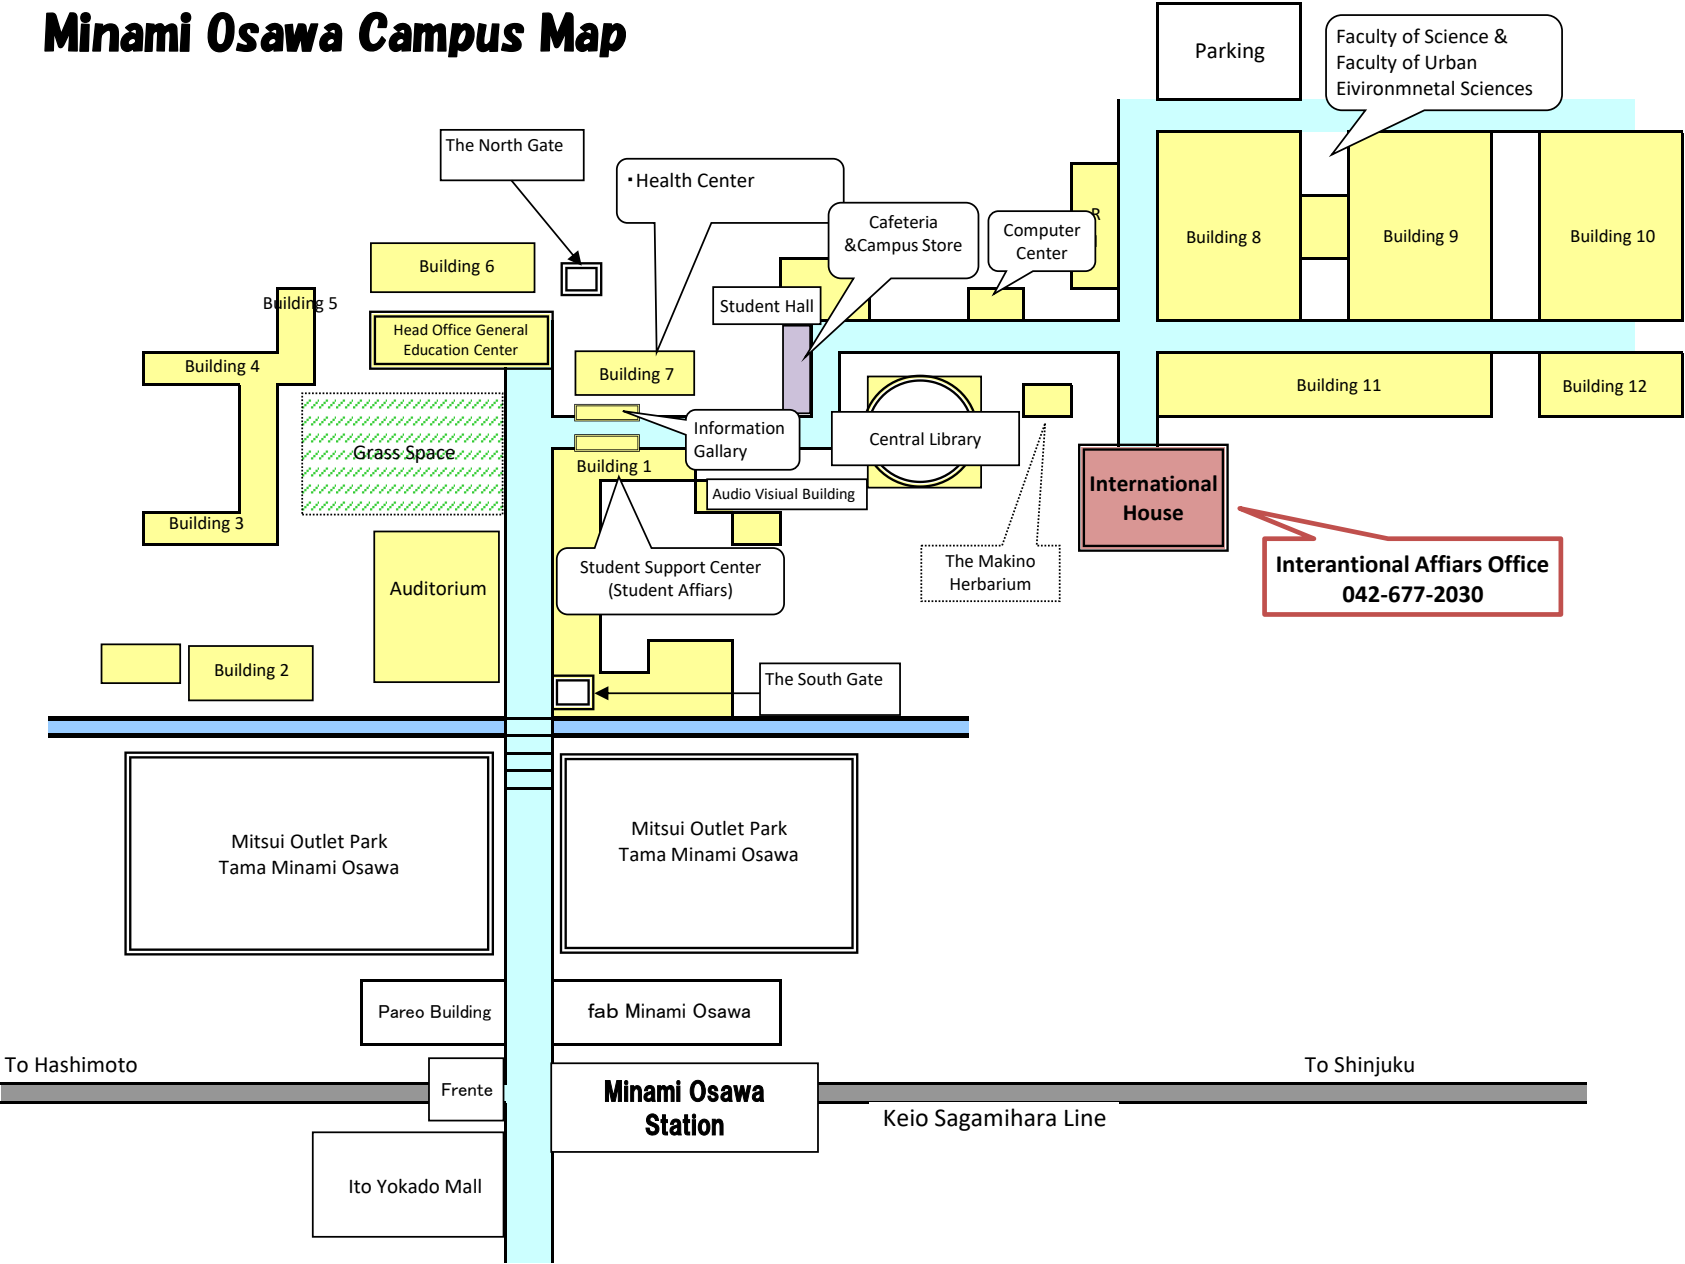

Minami Osawa Campus Map

International Affairs Office
042-677-2030

Minami Osawa Station

Keio Sagami-hara Line

To Hashimoto

To Shinjuku